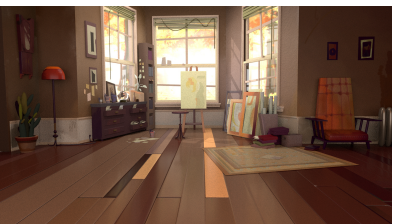

**RESPONSIBLE FOR THE CLOTH ON BOTH CHARACTERS, AND HAIR.
ALSO MODELED THE TENEMENT, CHAIR, DESK, TABLE, OVEN,
CABINET, DOOR.**

MADE THE CLOTH FOR THE CHARACTER USING MAYA NCLOTH SOFTWARE

**UNFORTUNATLEY I DO NOT HAVE THE RENDERS OF THE LAST TWO
CLOTH PIECES, HOWEVER I WAS RESPONSIBLE FOR BOTH HAIR AND CLOTH
FOR THE FEMALE CHARACTER**

**3D MODELED ENVIRONMENT
LIVED ENVIRONMENT
TEXTURED ENVIRONMENT
LIGHT AND RENDERED ENVIRONMENT**

**3D MODELED ENVIRONMENT
LIGHT AND RENDERED ENVIRONMENT**